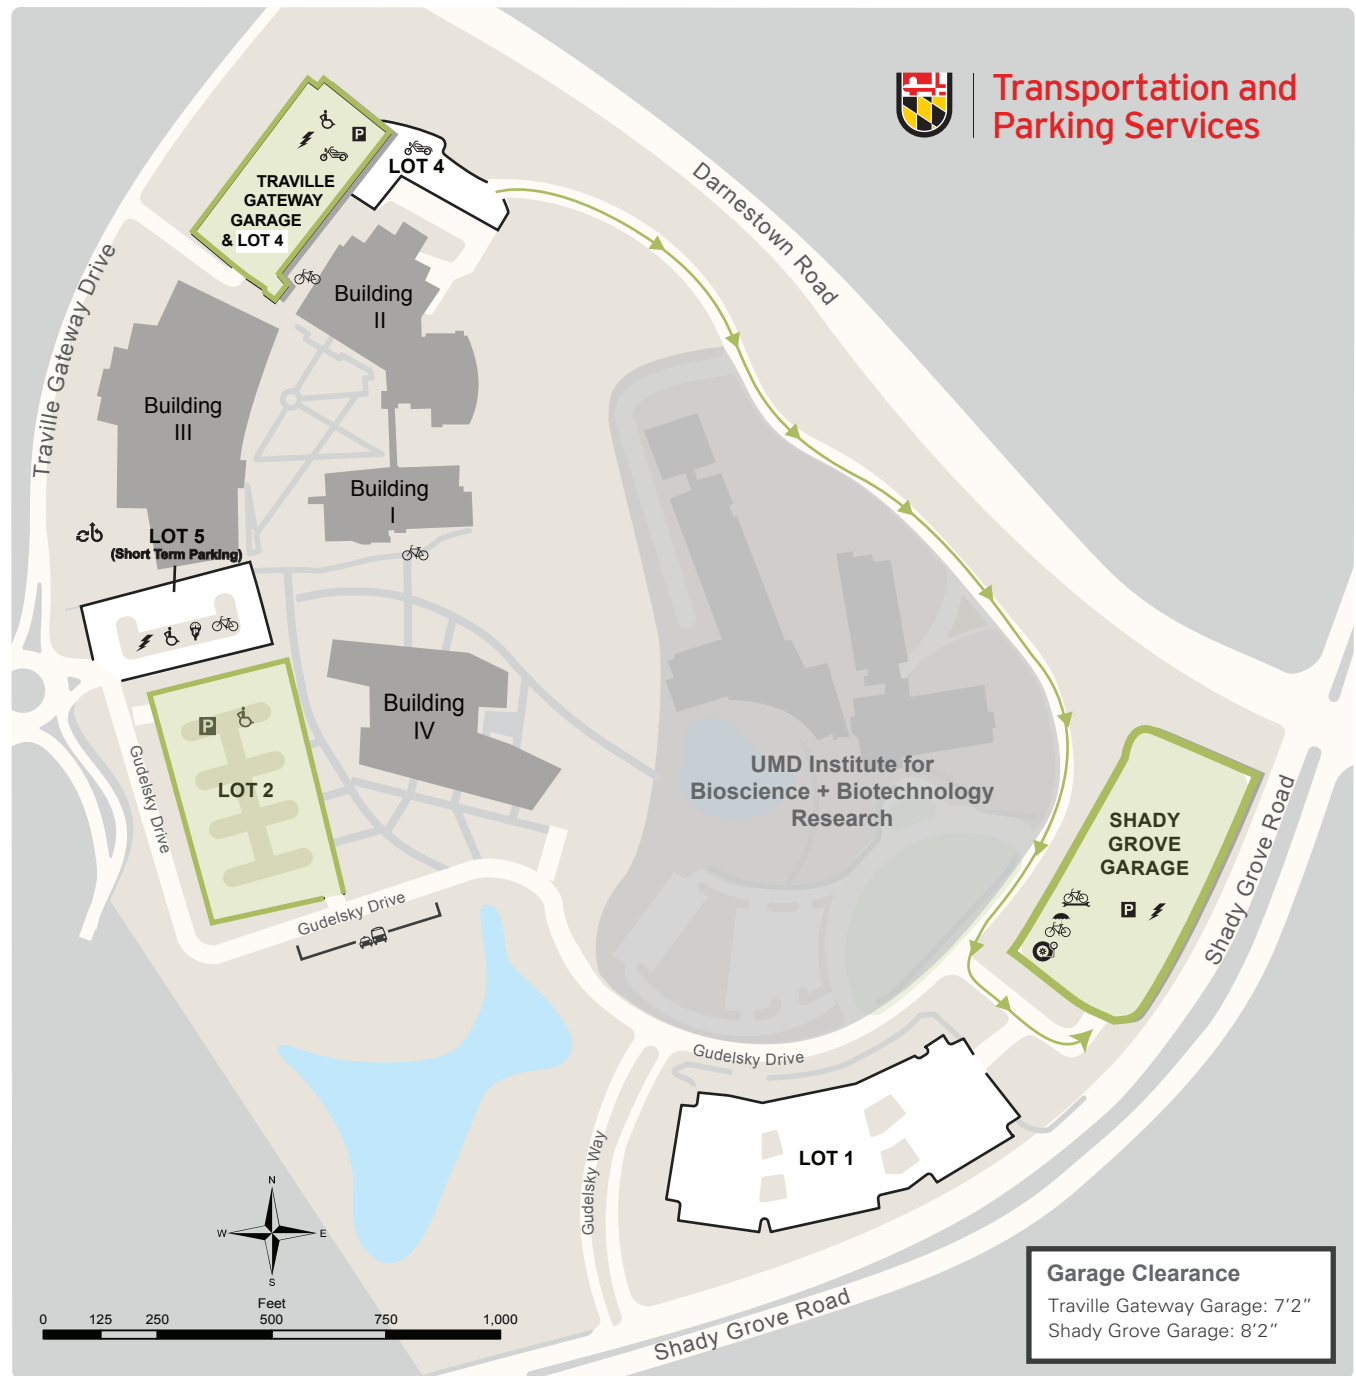

USG PARKING MAP

Transportation and
Parking Services

LEGEND

- Visitor Parking
- Disabled Parking
- Bicycle Parking
- Covered Bike Parking
- Bike Repair Station
- Charging Station
- Bikeshare Station
- Motorcycle Parking
- Car Tire Pump
- Service Parking
- Short Term Parking (20 mins)

VISITOR PARKING RATES

Parking Rates \$3/hr (Maximum \$15/day)
24 hours, 7 days a week

PARKING ASSIGNMENTS

Employee Parking LOT 4
Traville Gateway Garage
Shady Grove Garage (overflow)

Student Parking LOT 1
Shady Grove Garage
Levels 2-6 of Traville Gateway Garage: M-F;
4pm - 6am & All Day on Weekends

Visitor Parking Levels 2-6 of Traville Gateway Garage
Shady Grove Garage
LOT 2

NOTE: Printed map subject to change.

VISIT OUR WEBSITE FOR THE MOST CURRENT MAP

shadygrove.umd.edu/about-usg/directions-transportation/parking

Garage Clearance

Traville Gateway Garage: 7'2"
Shady Grove Garage: 8'2"

VISITOR PARKING

In the event that Traville Gateway Garage fills, proceed through Lot 4 to Shady Grove Garage. **Event parking in Lot 4 (inside and outside the garage) is prohibited.** If you have an oversized vehicle, contact your project coordinator for parking location.